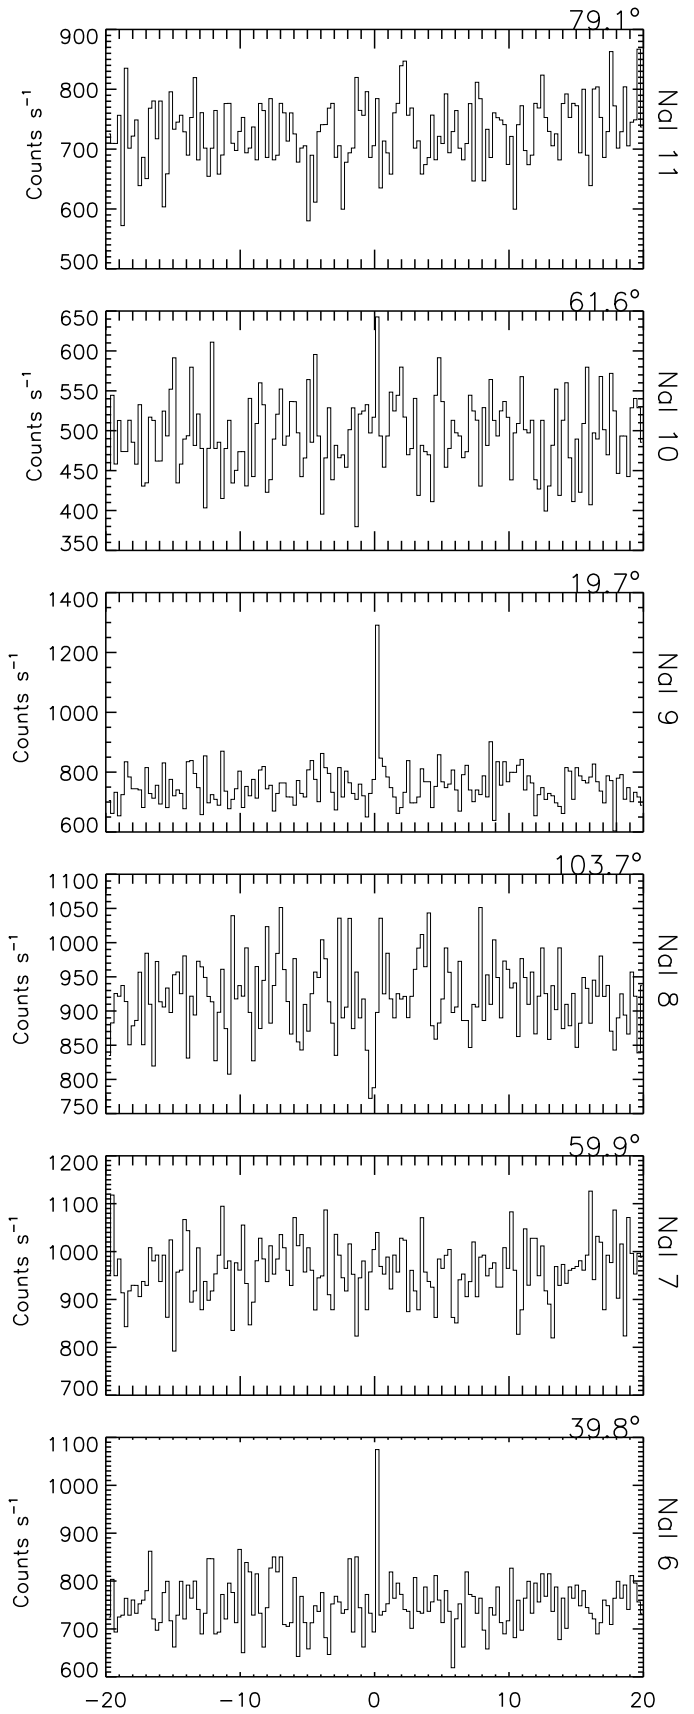

PSR 1119-6127 on 160728 : Event # 1 [01:27:53 UTC]

Time since 491362075.000 s (Fermi MET) : Chan 1 - 3