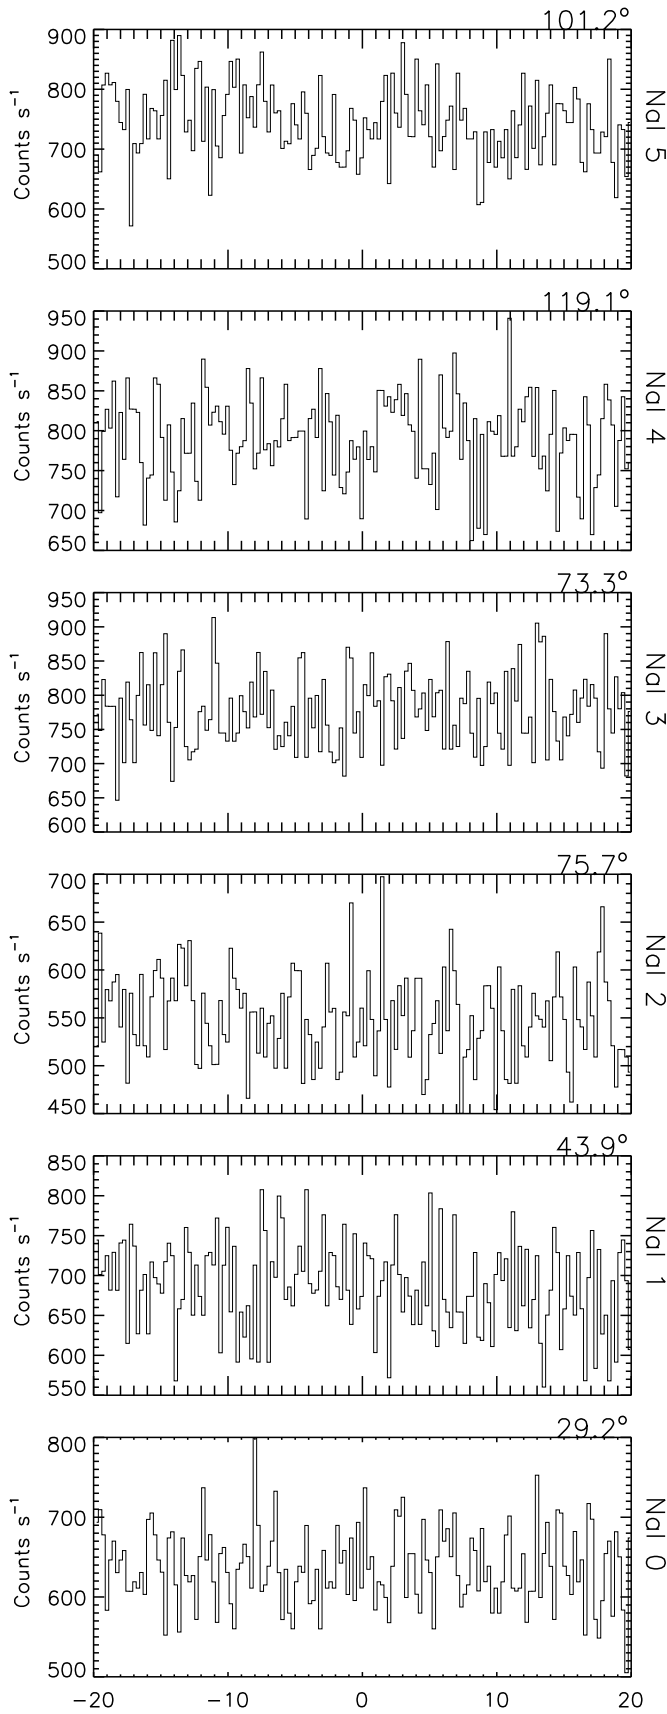

PSR 1119-6127 on 160728 : Event # 1 [01:27:53 UTC]

Time since 491362075.000 s (Fermi MET) : Chan 1 - 3