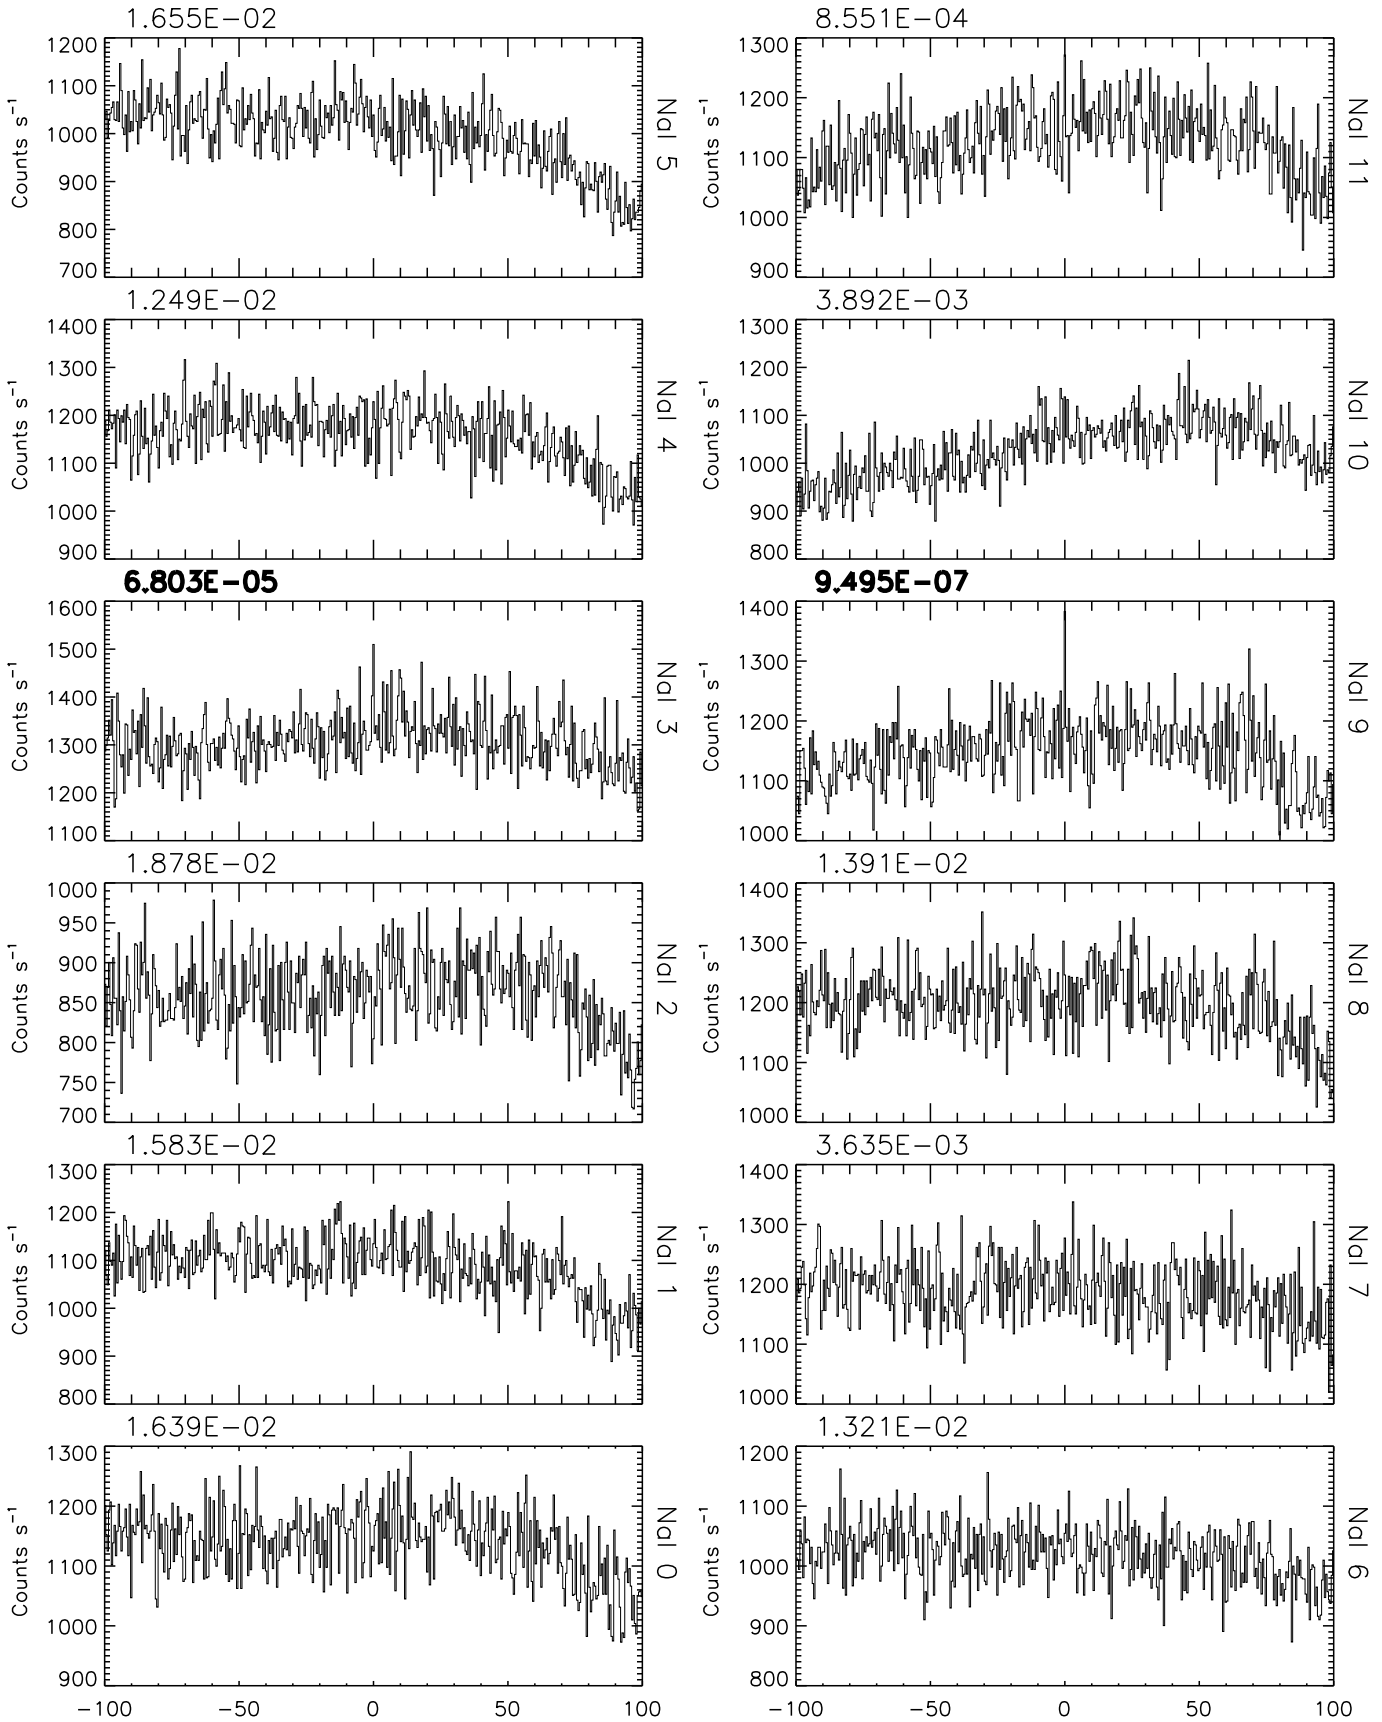

on 100716 [06:07:44 UTC]

Time since 300953265.423 s (Fermi MET) : Chan 1 - 4